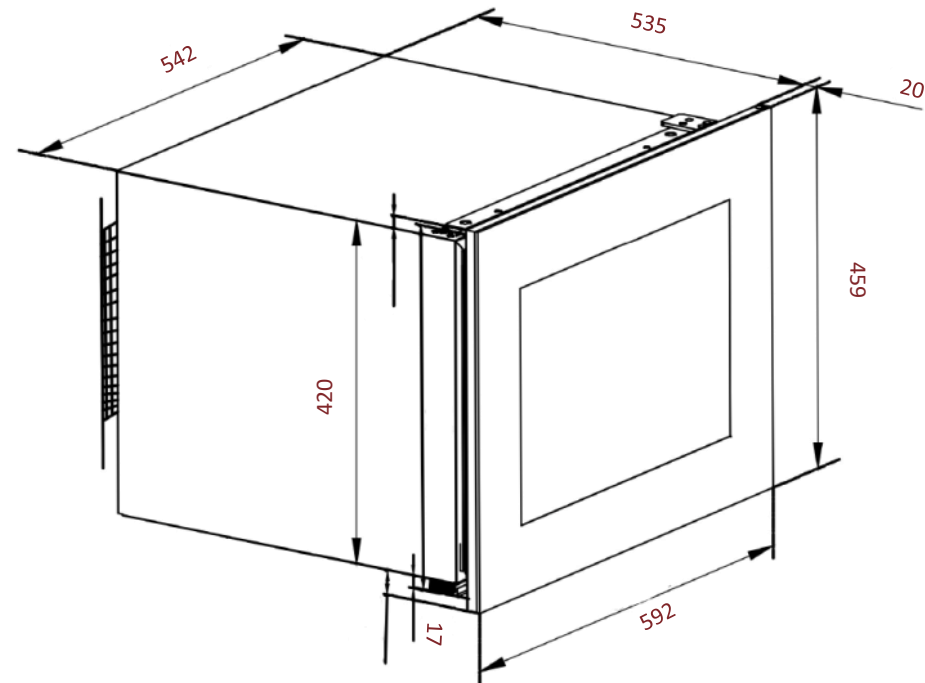

Overhang of the door in relation to the cellar body

Top: 19,5 mm and bottom: 19,5 mm

Right and left: 26.0 mm

Overhang of the door in relation to the furniture

Top: 4,5 mm and bottom: 4,5 mm

Right and left: 16.0 mm

Net dimensions

WxDxH

592 x 555 x 459

Ventilation

Allow for top and bottom ventilation for proper operation of the unit

www.avintage.com

Height adjustable
feet: 15 mm

Data in
millimetres