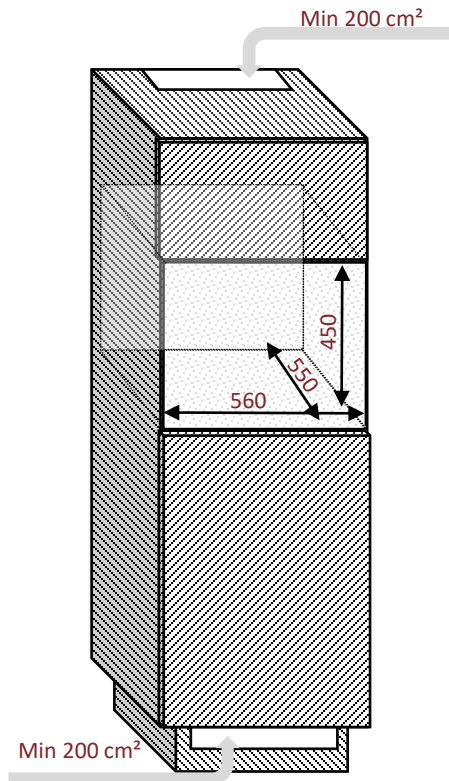

AVI24PREMIUM

Built-in Wine cellar

Niche 45

Single zone

24 bottles

PUSH-PULL

Easy opening with mechanical push-pull

Door overhang

Overhang of the door in relation to the cellar body

Top: 19,5 mm and bottom: 19,5 mm

Right and left: 26.0 mm

Overhang of the door in relation to the furniture

Top: 4,5 mm and bottom: 4,5 mm

Right and left: 16.0 mm

Net dimensions

WxDxH

592 x 555 x 459

Ventilation

Allow for top and bottom ventilation for proper operation of the unit

www.avintage.com