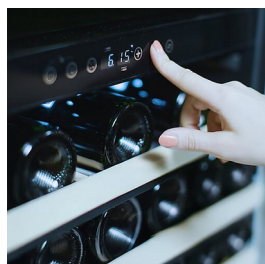

This model is designed with ventilation in the front base for installment in niches.

Recess plinth

Front ventilated with mounted ventilation base for installation in niches.

Touch panel & digital display