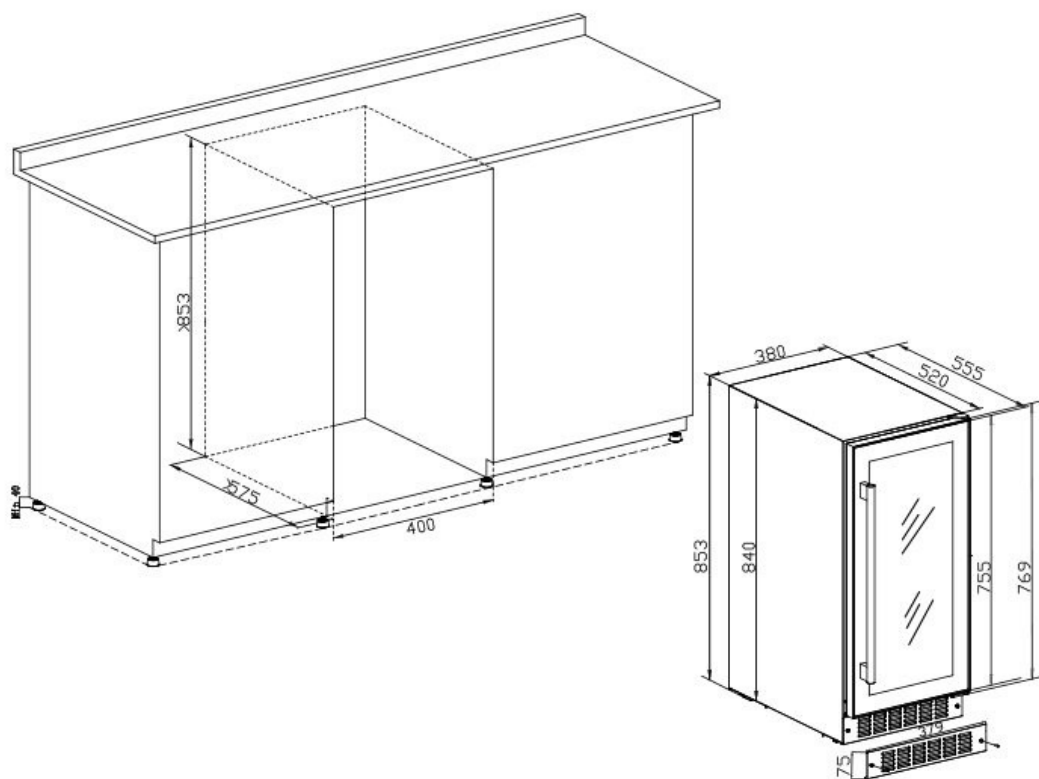

CLQ38DB

EAN-13 - 7073437000038

Accessories

- 5 shelves, wooden with natural wood front, sliding, rails
- 1 half shelf, wooden with natural wood front
- 1 charcoal filter, (FILTRE7)

Built-in information

Recessed plinth : Yes /