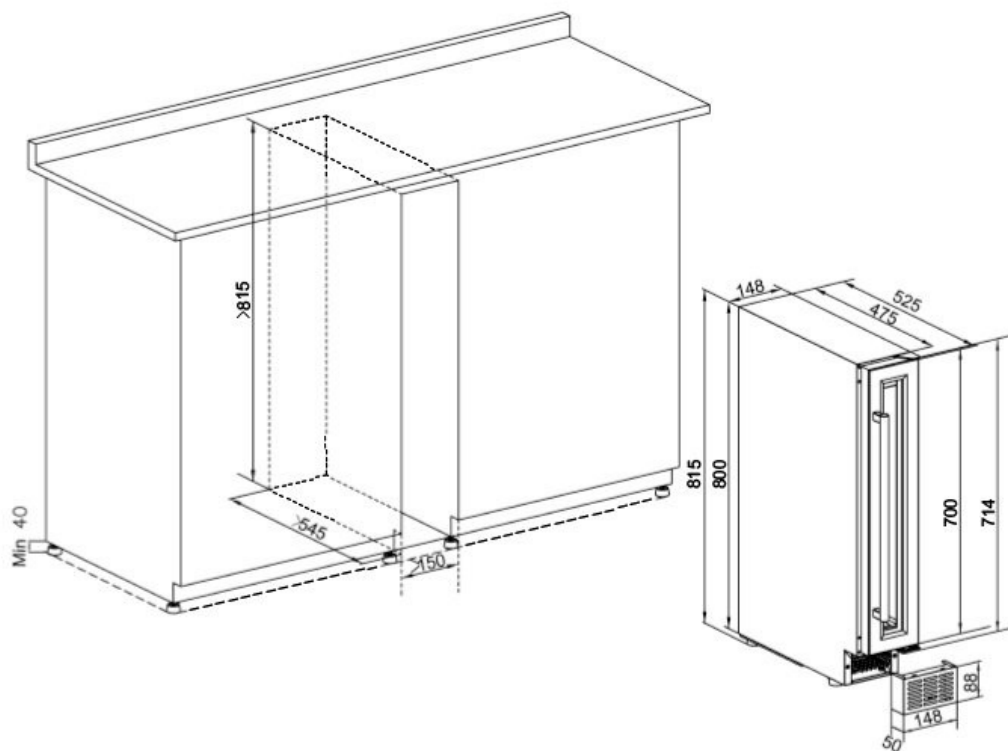

CLX15SB

EAN-13 - 7073437000014

Accessories

- 5 shelves, wire

Built-in information

Removable plinth : Yes /