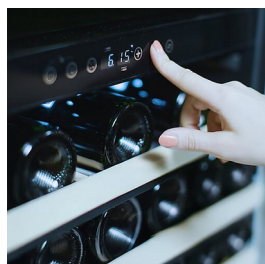

This model is designed with ventilation in the front base for installment in niches.

Removable plinth

Removable ventilation base for integrating behind the kitchen's plinth.

Touch panel & digital display