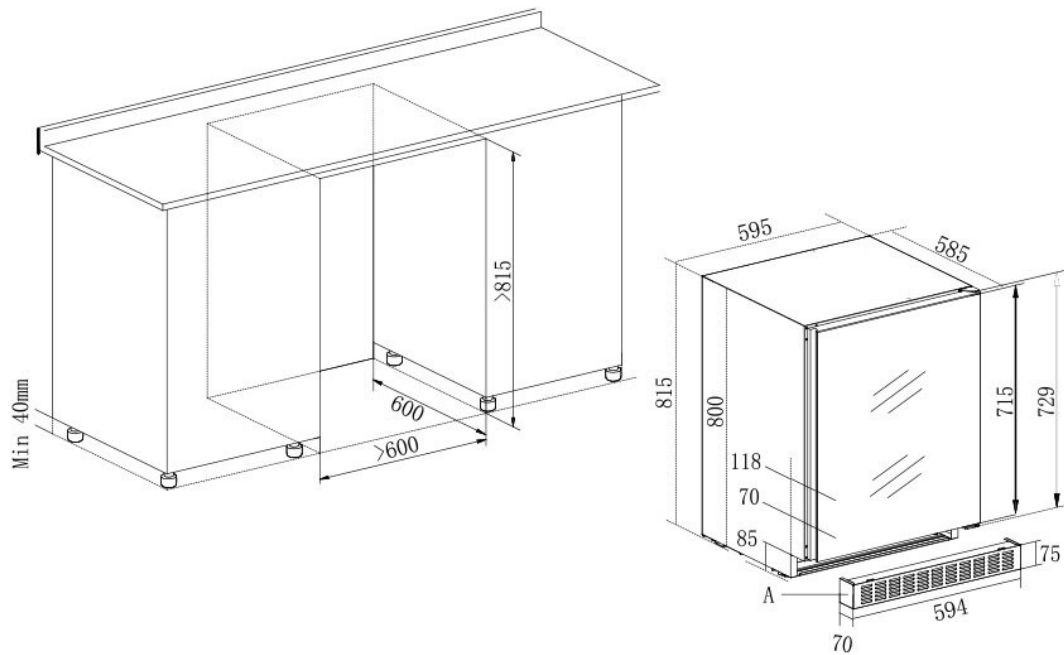

CPROX60SRB-24

EAN-13 - 7073437000090

Accessories

- 4 label view shelves, wire, sliding, rails
- 1 charcoal filter, (FILTRE7)

Built-in information

- **Recessed plinth :** Yes /
- **Removable plinth :** Yes /