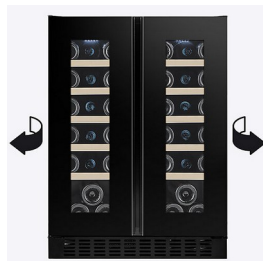

Product description

Modern wine cabinet with high-end technology

High quality wine cabinet with Scandinavian design and optimal storing conditions. Designed for seamless integration under the kitchen counter top. The black glass front and integrated door handle makes a seamless and beautiful addition to your kitchen space.

This model is designed with a removable ventilation grill in the front for installation behind the kitchens plinth.

Integrated handle

The handle integrated in the door provides a clean and aesthetic appearance.