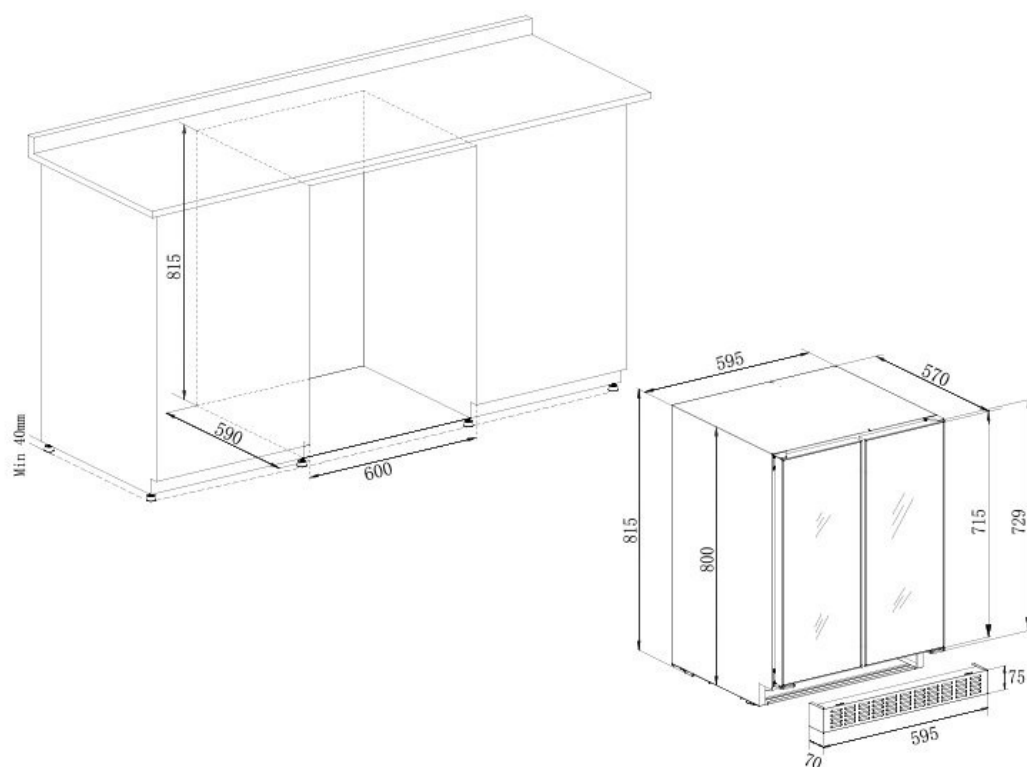

OX2DX60DRB-24

EAN-13 - 7073437000267

Accessories

- 10 shelves, wooden with natural wood front, sliding, rails
- 2 half shelves, wooden with natural wood front
- 2 charcoal filters, (FILTRE7)

Built-in information

- **Recessed plinth :** Yes /
- **Removable plinth :** Yes /