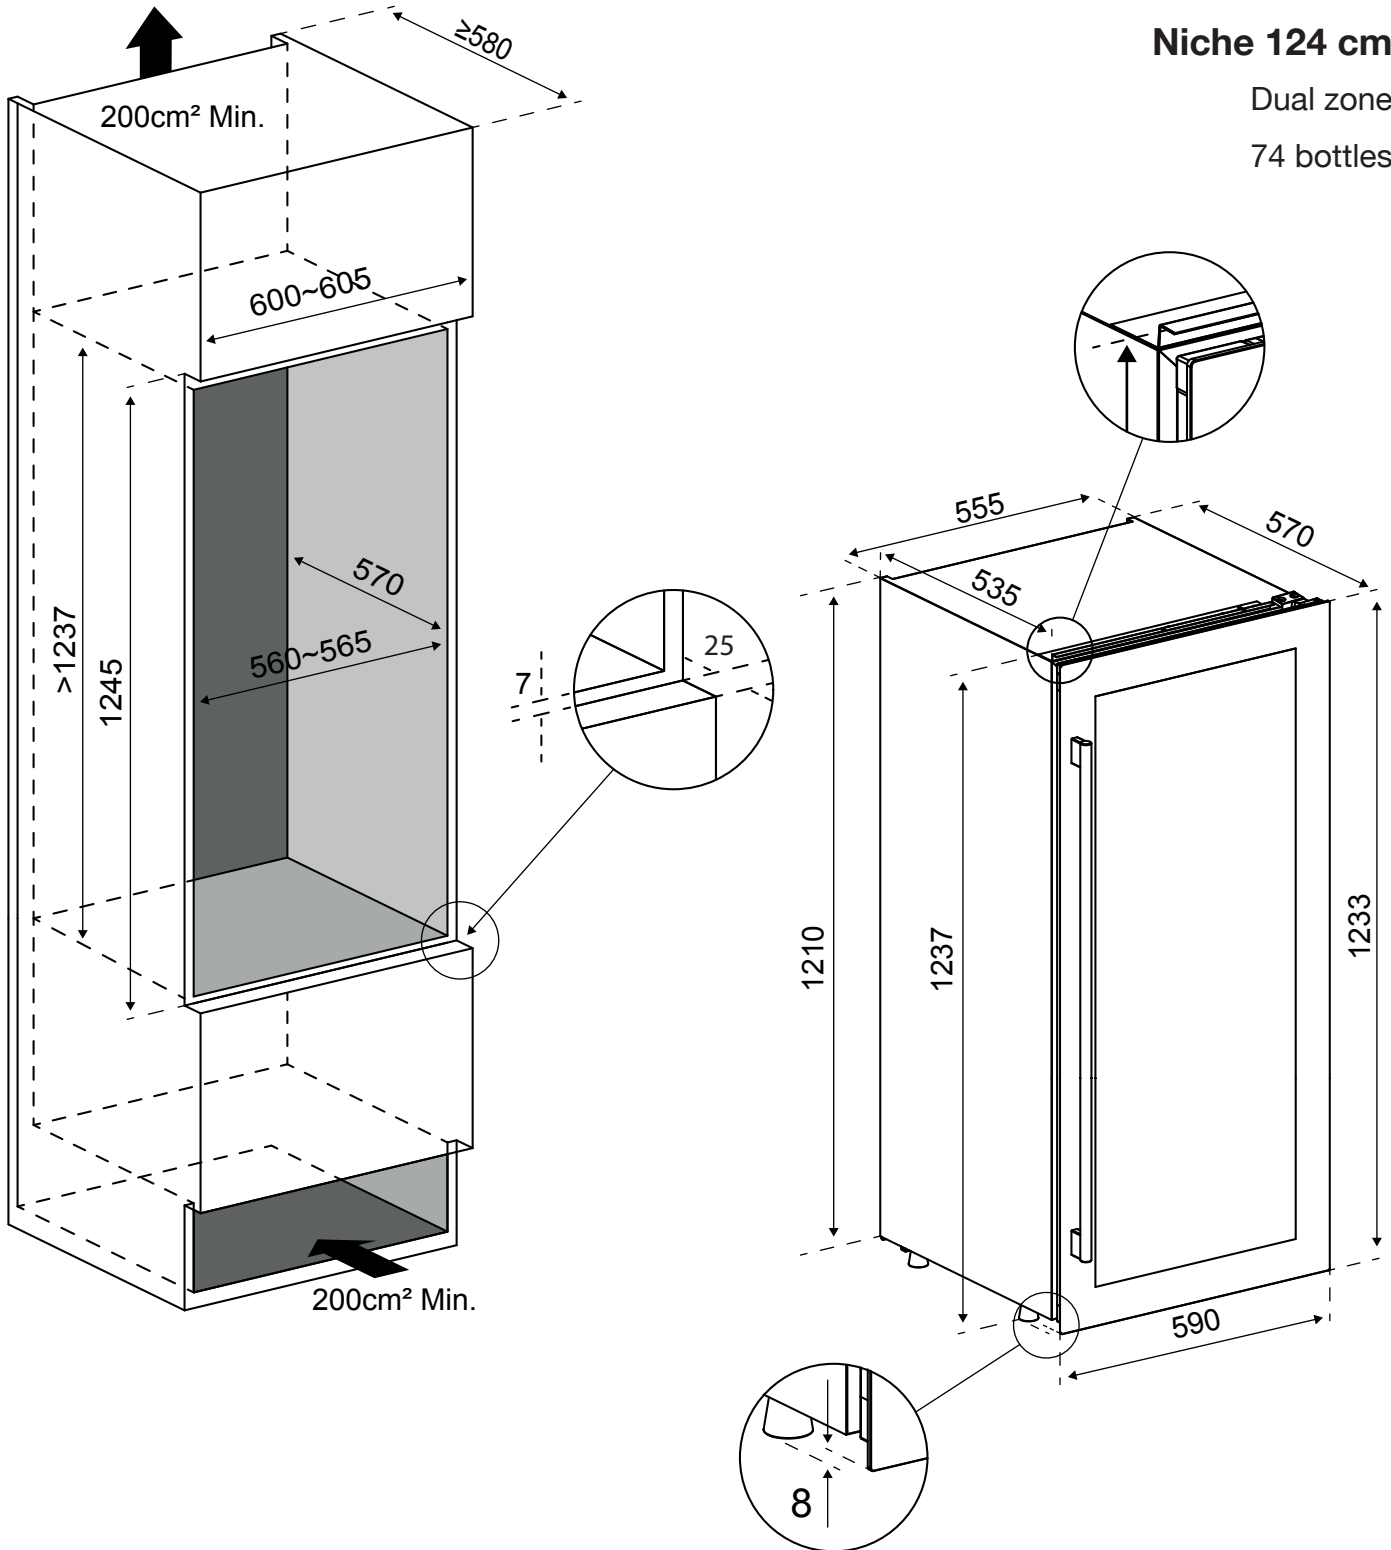

OZ124DB-24

Wine cabinet
Built-in tall cabinet

Niche 124 cm

Dual zone

74 bottles

NET DIMENSIONS

WxHxD : 590 x 1237 x 570 mm

Measurements in millimeters