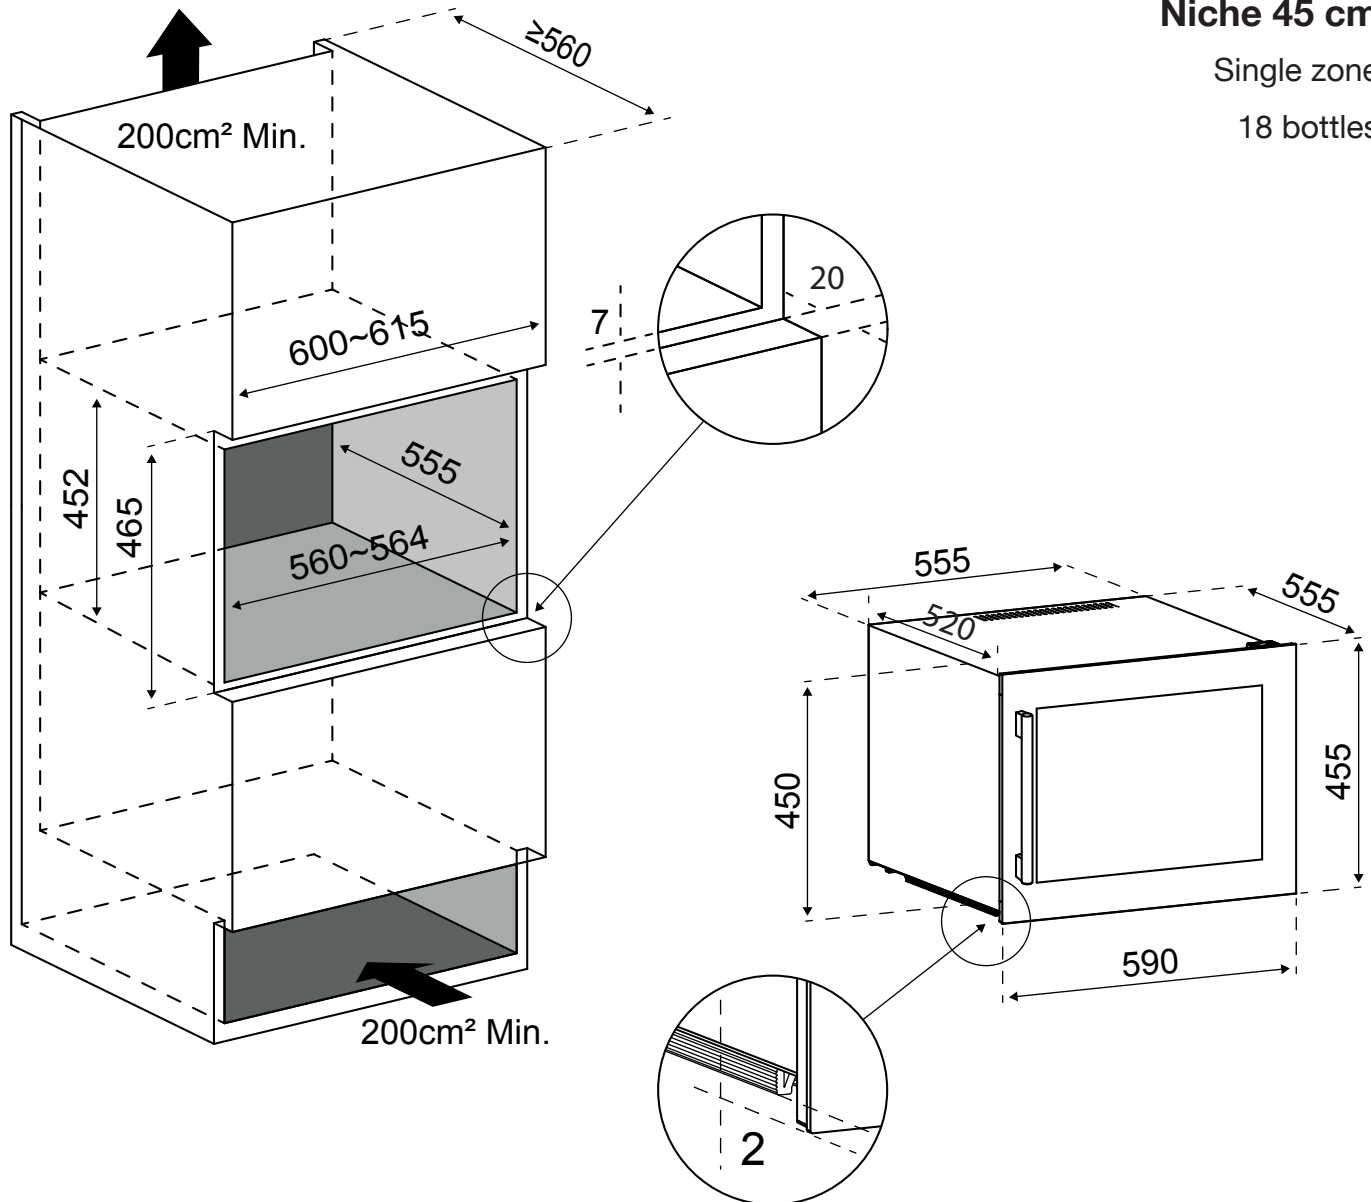

OZ45SX-24

Wine cabinet
Built-in tall cabinet

Niche 45 cm

Single zone
18 bottles

NET DIMENSIONS

WxHxD : 590 x 455 x 555 mm

Measurements in millimeters