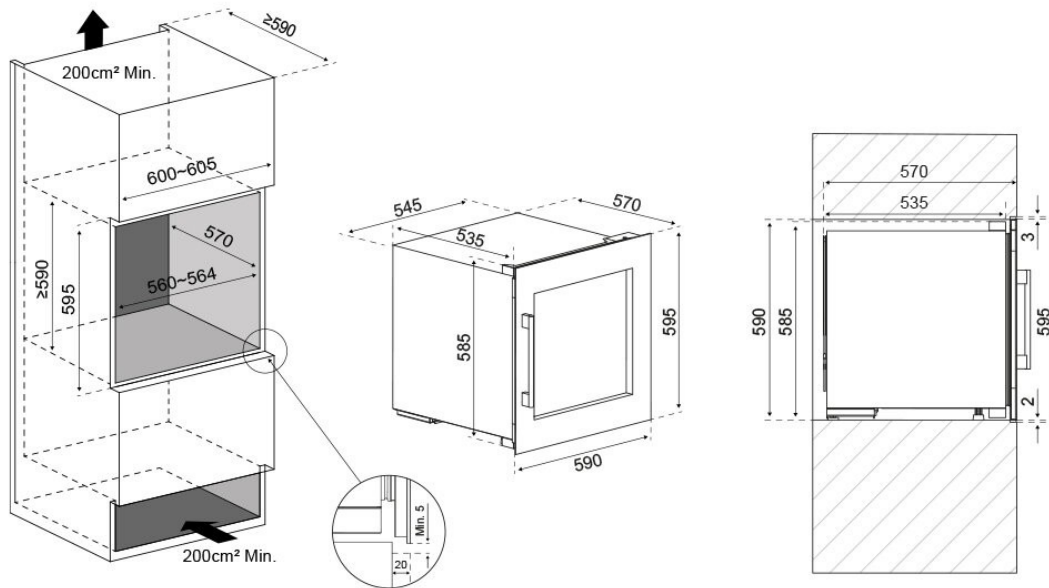

OZ60DB-24

EAN-13 - 7073437000281

Accessories

- 3 shelves, wooden with natural wood front, sliding
- 1 charcoal filter, (FILTRE7)

Built-in information

Built-in dimensions (WxDxH) : 545.00 x 535.00 x 585.00