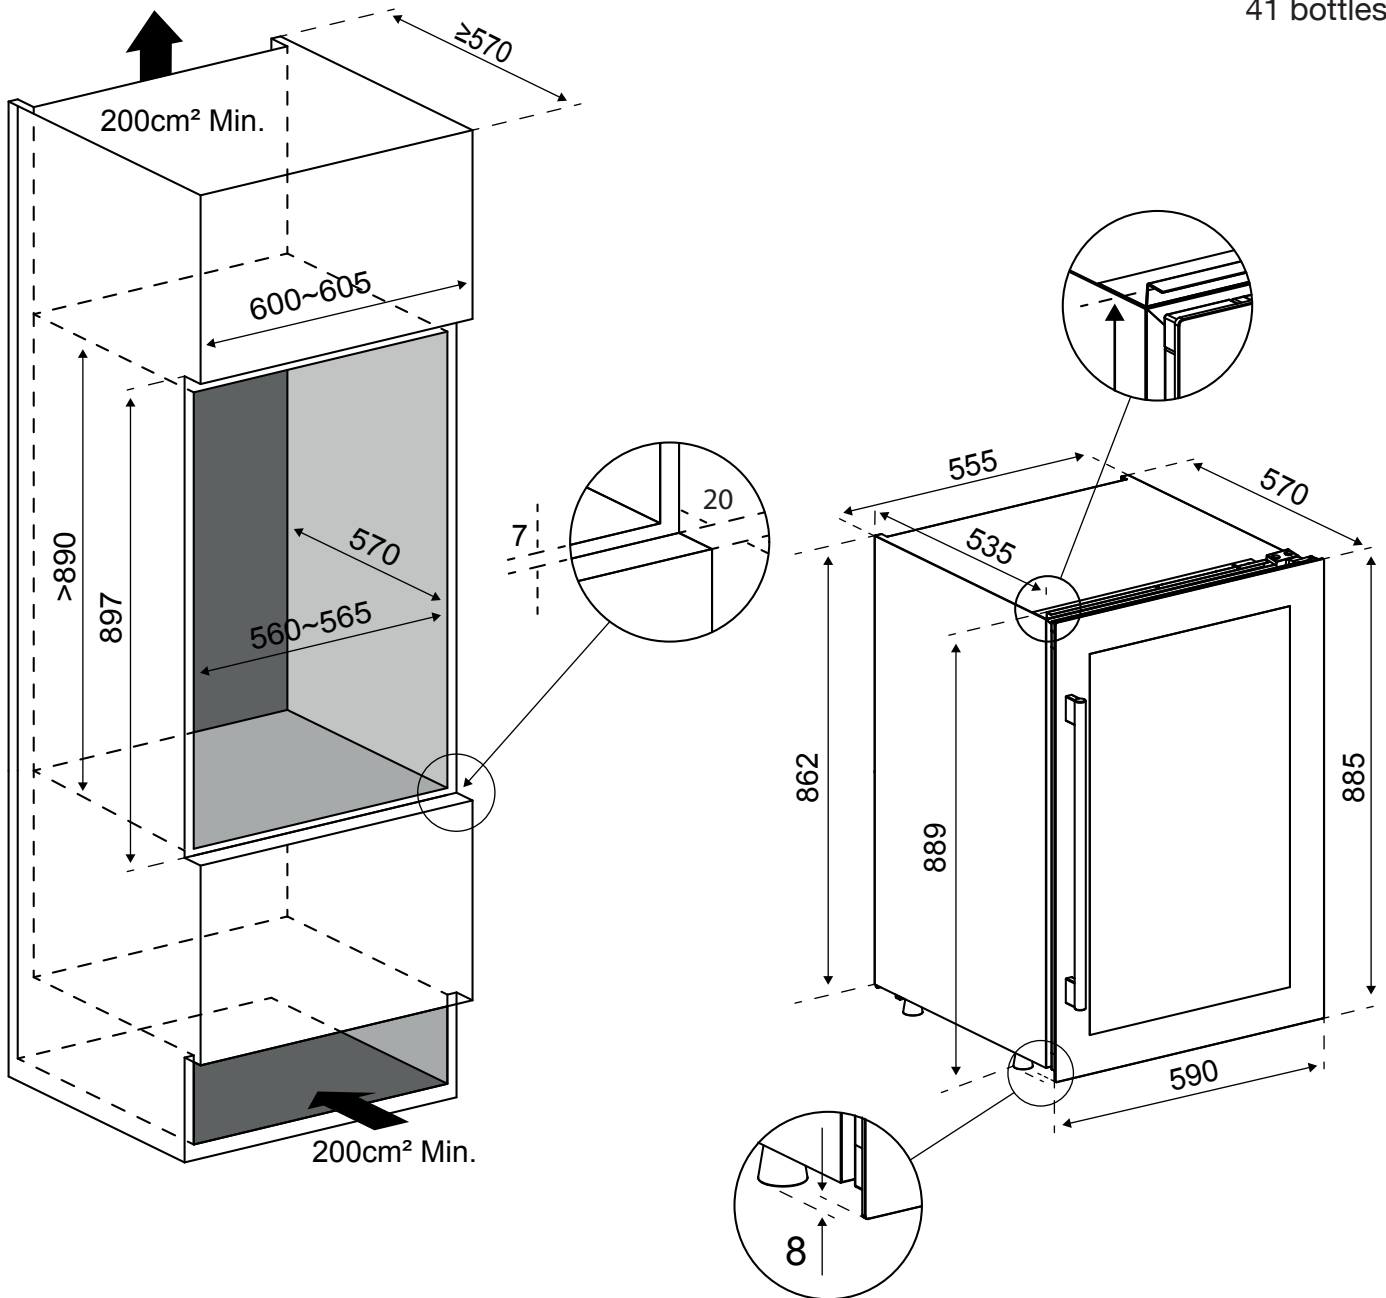

OZ90DB-24

Wine cabinet
Built-in tall cabinet

Niche 90 cm

Dual zone

41 bottles

NET DIMENSIONS

WxHxD : 590 x 889 x 570 mm

Measurements in millimeters