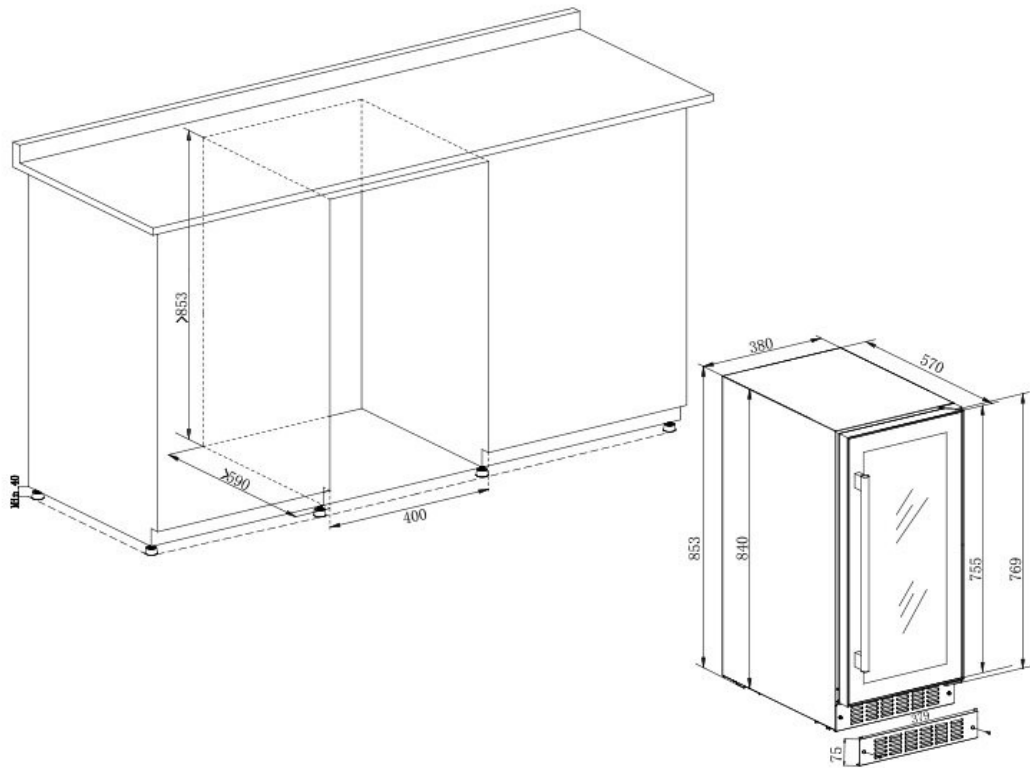

PRESQ38DB-24

EAN-13 - 7073437000359

Accessories

- 5 shelves, wooden with natural wood front, sliding, rails
- 1 charcoal filter, (FILTRE1)
- 1 half shelf, wooden with natural wood front

Built-in information

Recessed plinth : Yes /