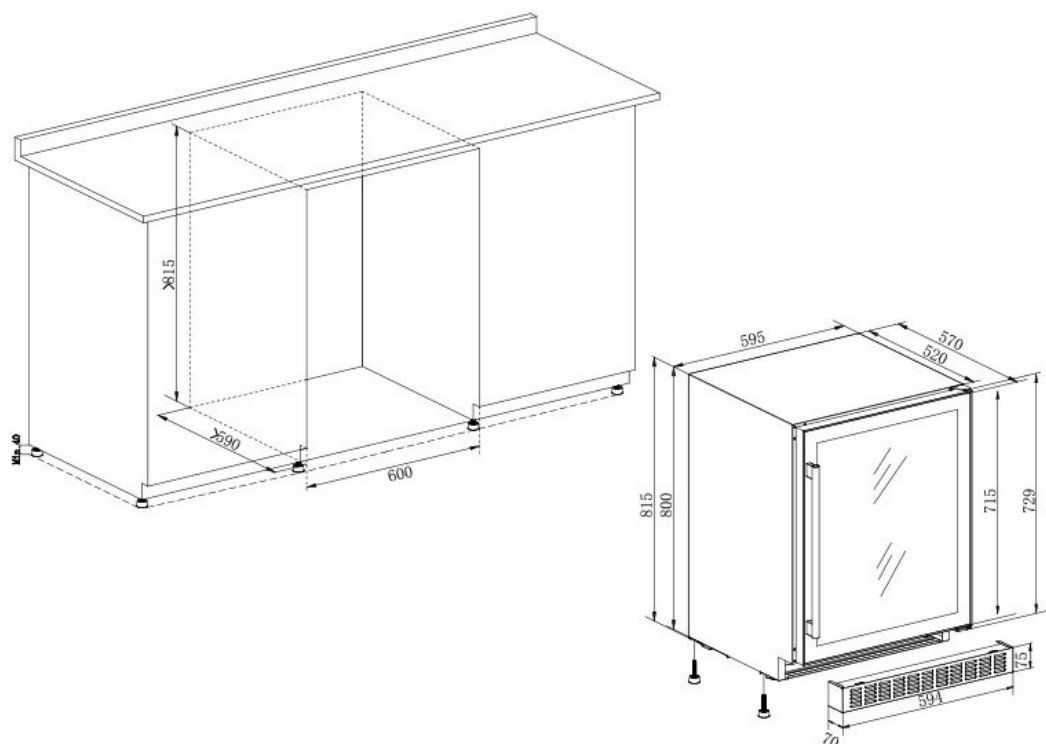

PRESX60DB-24

EAN-13 - 7073437000373

Accessories

- 5 shelves, wooden with natural wood front, sliding, rails
- 1 half shelf, wooden with natural wood front
- 1 charcoal filter, (FILTRE7)

Built-in information

1. **Recessed plinth :** Yes /
   Removable plinth : Yes /