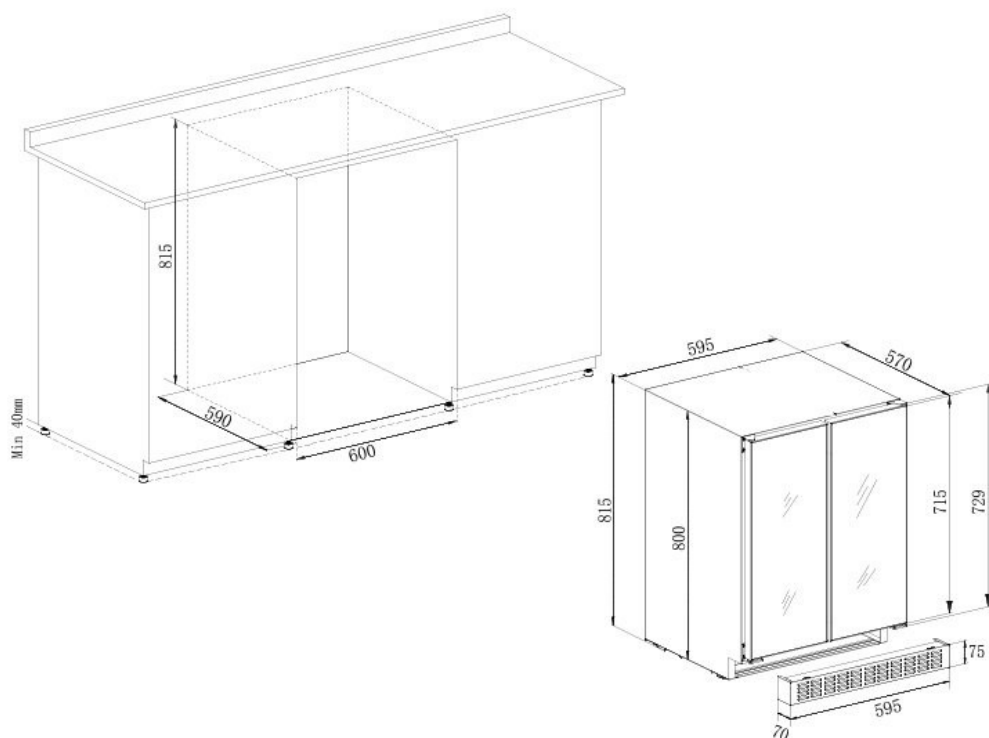

SOM2DX60DRB-24

EAN-13 - 7073437000434

Accessories

- 6 shelves, wooden with black front, sliding, rails
- 2 half shelves, wooden with black front
- 1 charcoal filter, (FILTRE1)
- 1 drawer, wire with black front, sliding, rails

Built-in information

1. **Recessed plinth :** Yes /
   Removable plinth : Yes /