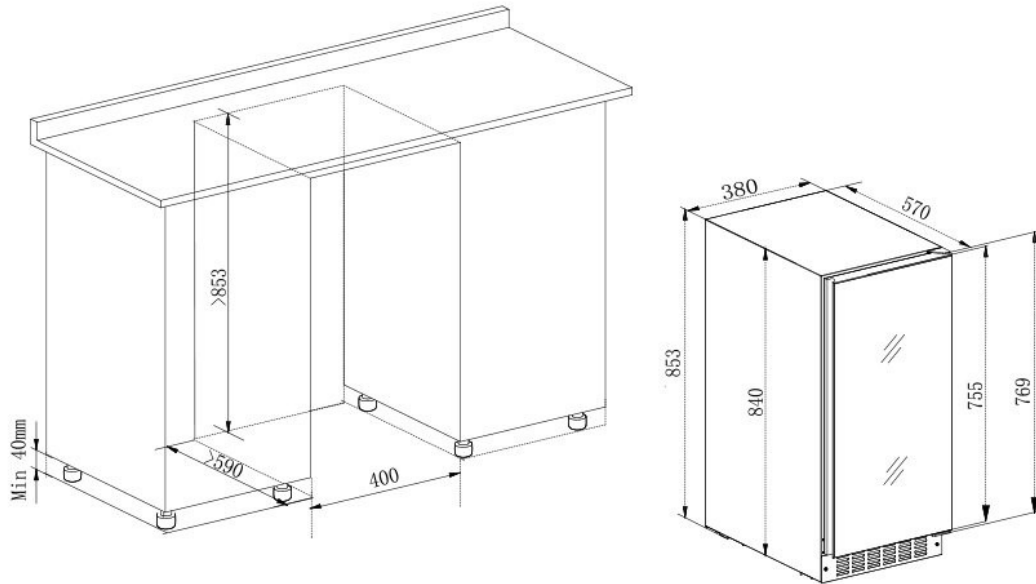

SOMQ38DRB-24

EAN-13 - 7073437000342

Accessories

- 5 shelves, wooden with black front, sliding, rails
- 1 half shelf, wooden with black front
- 1 charcoal filter, (FILTRE7)

Built-in information

Recessed plinth : Yes /