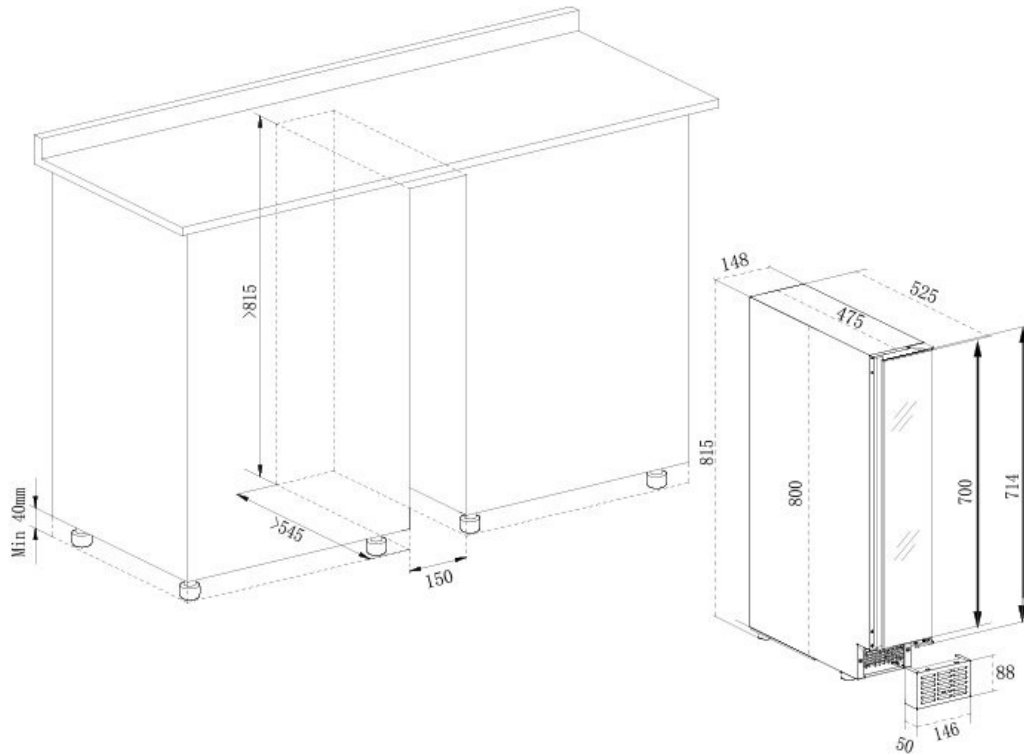

SOMX15SRB-24

EAN-13 - 7073437000427

Accessories

- 5 shelves, wire

Built-in information

Removable plinth : Yes /