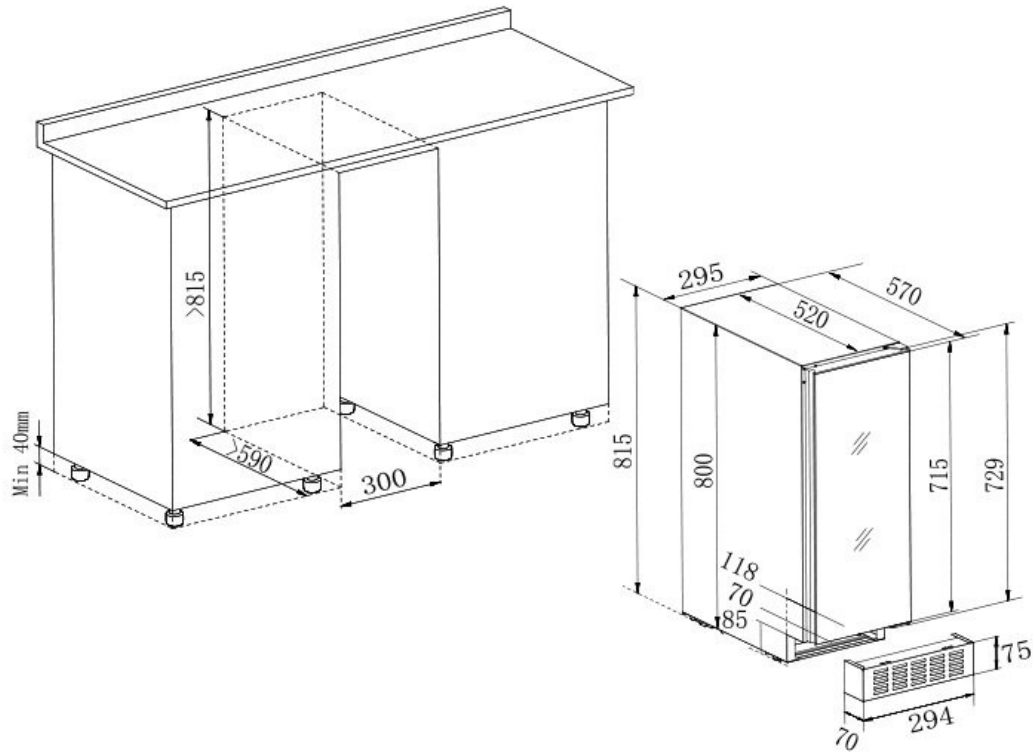

SOMX30DRB-24

EAN-13 - 7073437000328

Accessories

- 4 shelves, wooden with black front, sliding, rails
- 1 half shelf, wooden with black front

Built-in information

Removable plinth : Yes /