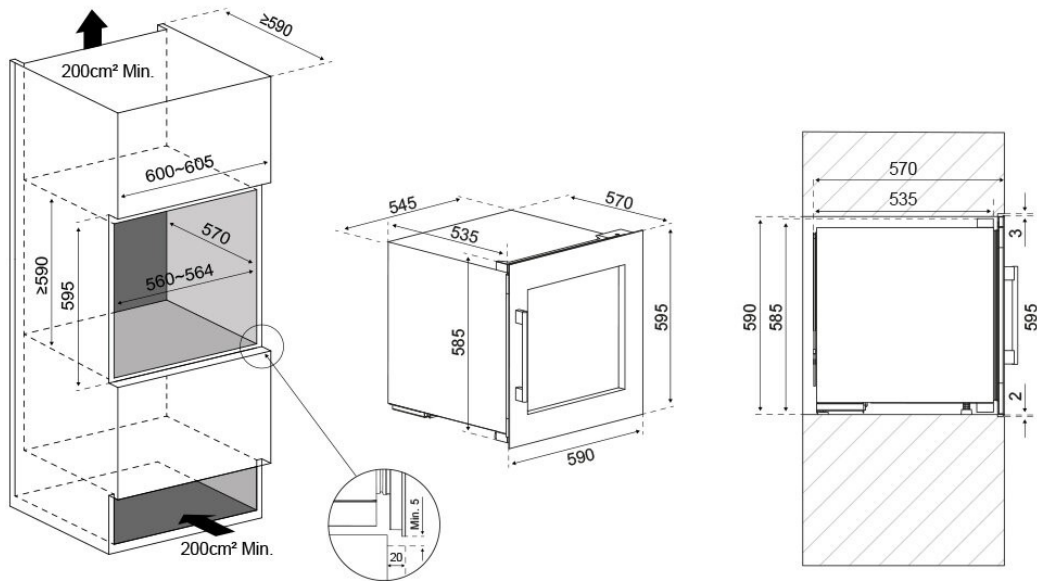

SOMZ60DB-24

EAN-13 - 7073437000274

Accessories

- 3 shelves, wooden with black front, sliding, rails
- 1 charcoal filter, (FILTRE1)

Built-in information

Removable plinth : Yes /