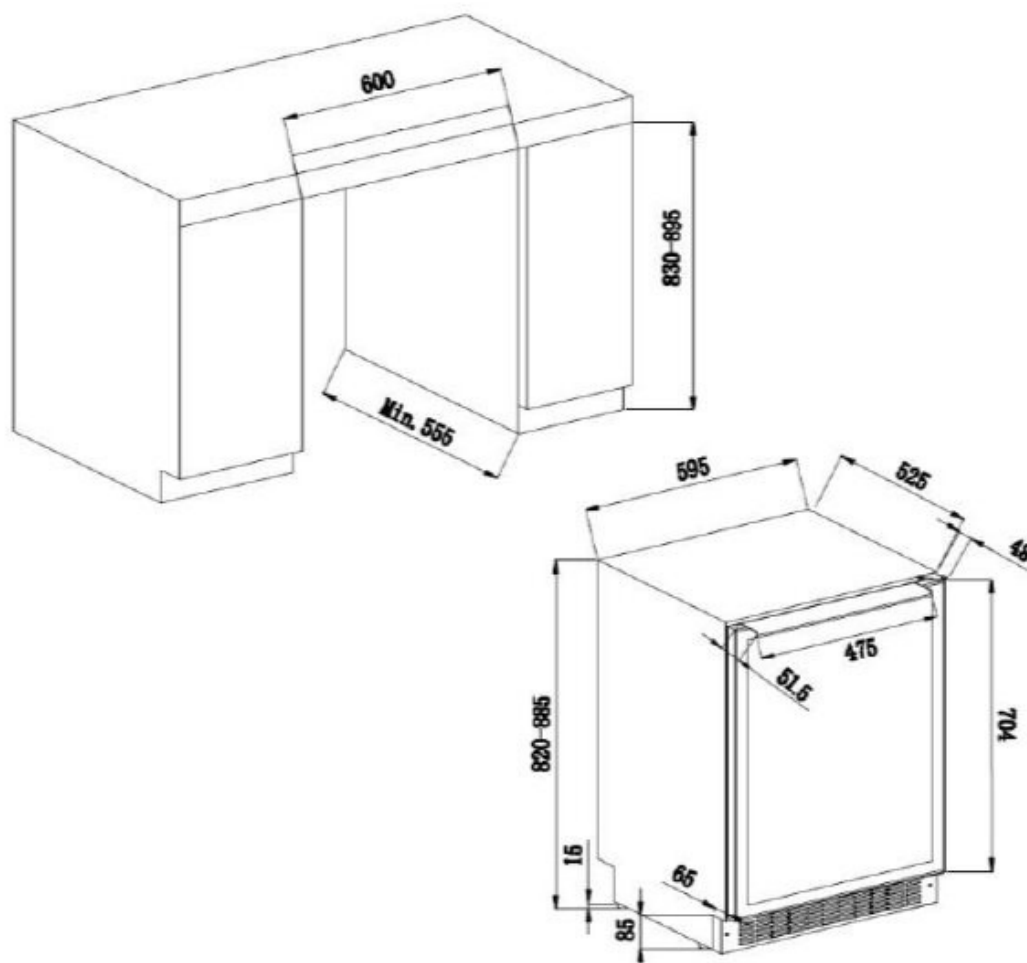

Door

Door color : Black
Number of glass layers : 2
Anti-UV : Yes
Lock : No
Reversible door : Yes
Handle type : Discreet handle under counter

Security

Logistic

Net dimensions (WxDxH): 59.5 x 57.7 x 82.0
Gross dimensions (WxDxH): 66.0 x 66.5 x 88.0
Net weight (kg) : 48.5
Gross weight (kg) : 52.5

Technical Data

Energy class : G
Annual energy (KWh/a) : 145
Climate class : N/ST (16-38)
Noise level : 37dB /
Power input : 100.00 W
Voltage : 220-240 V
Length of power cable : 190 cm
Plug Type : F type
Type of gas : R600a
Gas charge : 35 g
Type of compressor : Embraco
Main cooling system : Air moving system
Charcoal filter : 1
Adjustable feet : 4 / 6.5 cm

Light

Light source : LED
Light color(s) : White
Dimmable light : no
Light switch : no

Qty per 20' :
Qty per 40' :
Qty per 40 HC:
Customs code:

SKX60DBT

EAN-13 - 7090013679679

Accessories

- 4 shelves, wooden with natural wood front, sliding, rails
- 1 half shelf, wooden with natural wood front
- 1 charcoal filter, (FILTRE1)

Built-in information

Built-in dimensions (WxDxH) : 59.50 x 57.50 x 82.00

Plumbing passage : No

Recessed plinth : Yes /

Removable plinth : Yes /